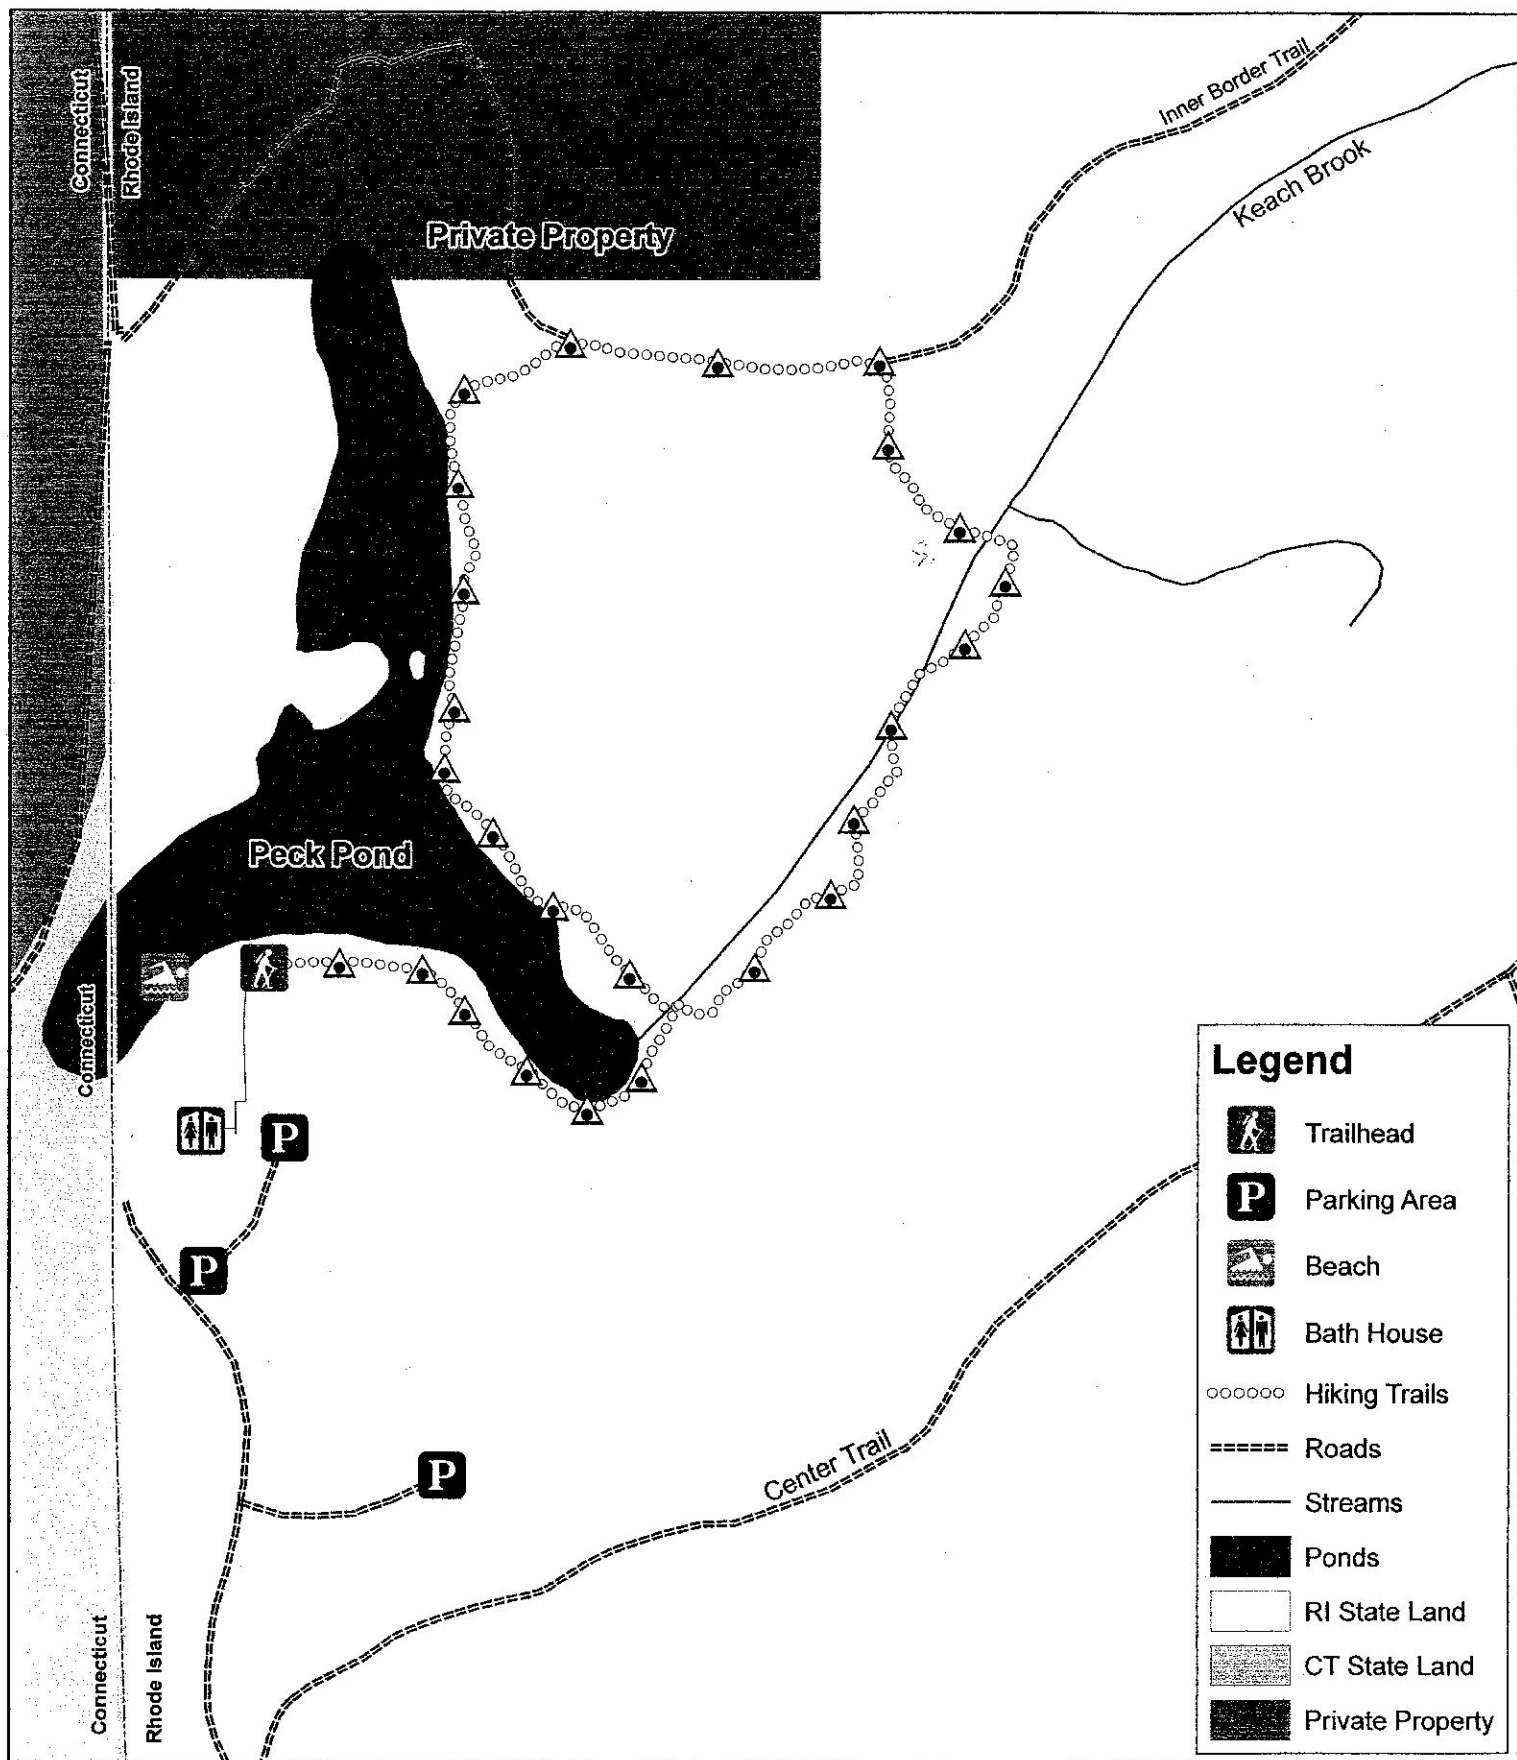

# Casimir Pulaski Memorial State Forest

0 0.1 0.2 0.4 Miles  
1 in = 400 ft

Follow White Triangles With Blue Dots. The trail is 1.3 Miles long.

Map Created July 2000