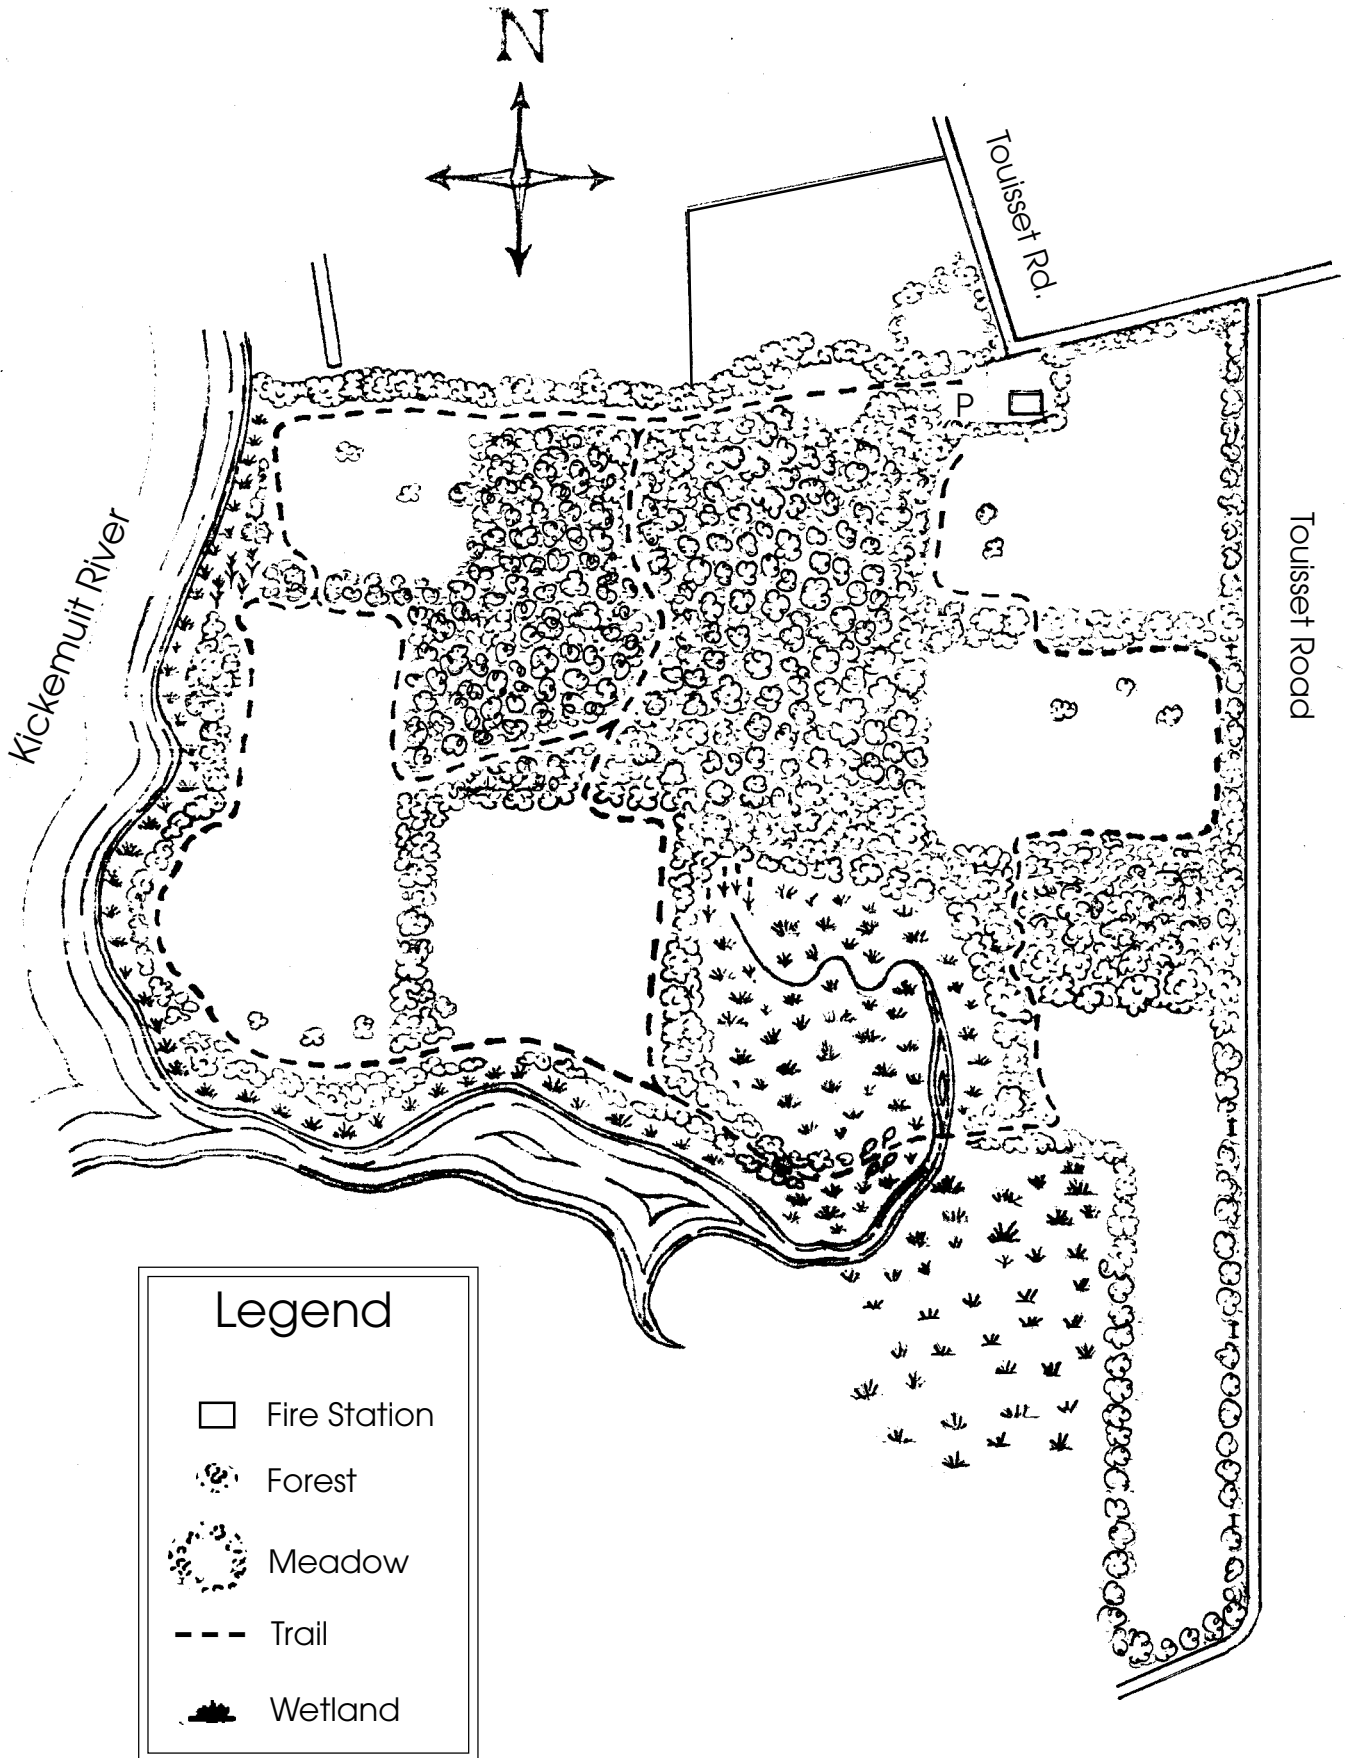

Audubon Society of Rhode Island

Touisset Marsh Wildlife Refuge

Touisset Road, Warren, RI

Legend

□ Fire Station

● Forest

○ Meadow

--- Trail

■ Wetland